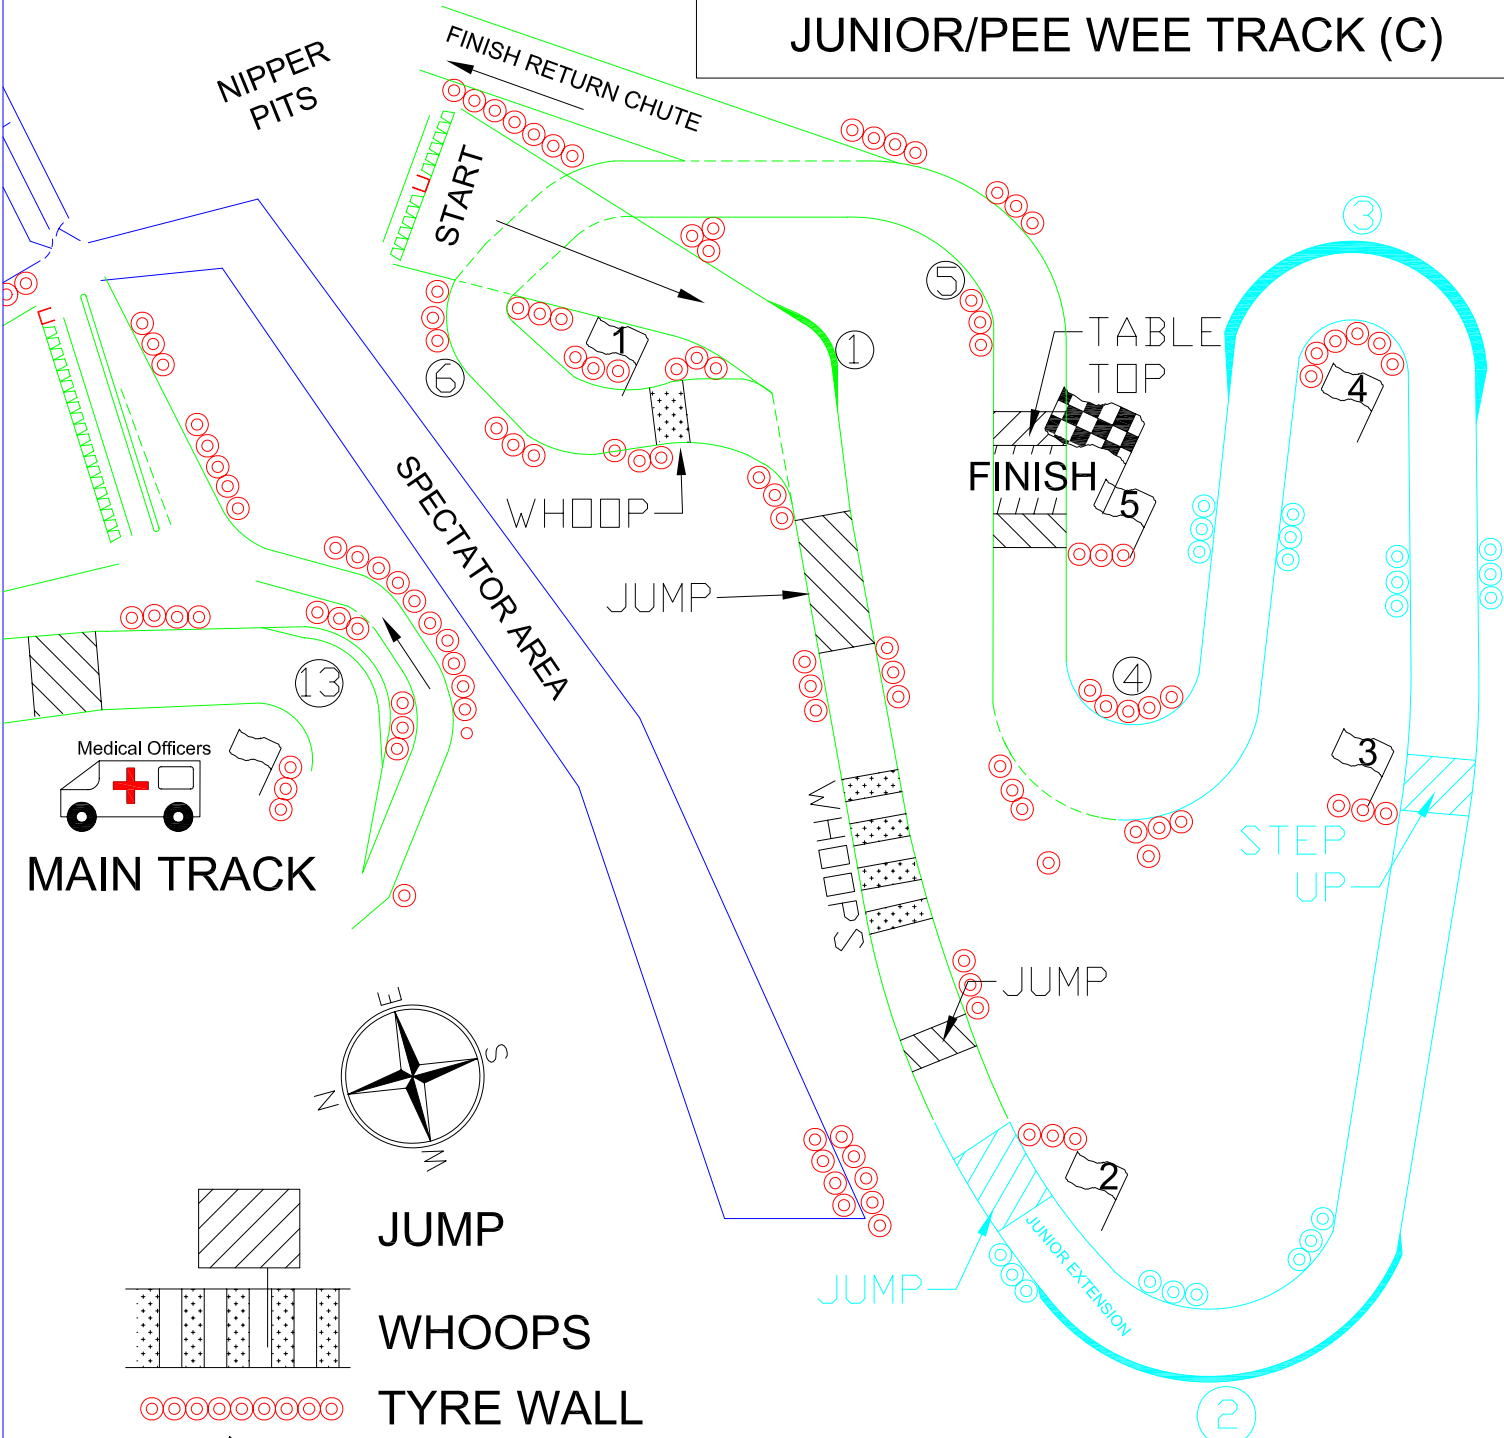

CANOBOLOS MOTORCYCLE CLUB JUNIOR/PEE WEE TRACK (C)

Medical Officers

MAIN TRACK

JUMP

WHOOOPS

TYRE WALL

FLAG POINT

CORNER NUMBER

BERM

NIPPER (B) = 264.6m

TRACK LENGTH: PEE WEE (C) = 407.3m

JUNIOR(C) = 407.3m