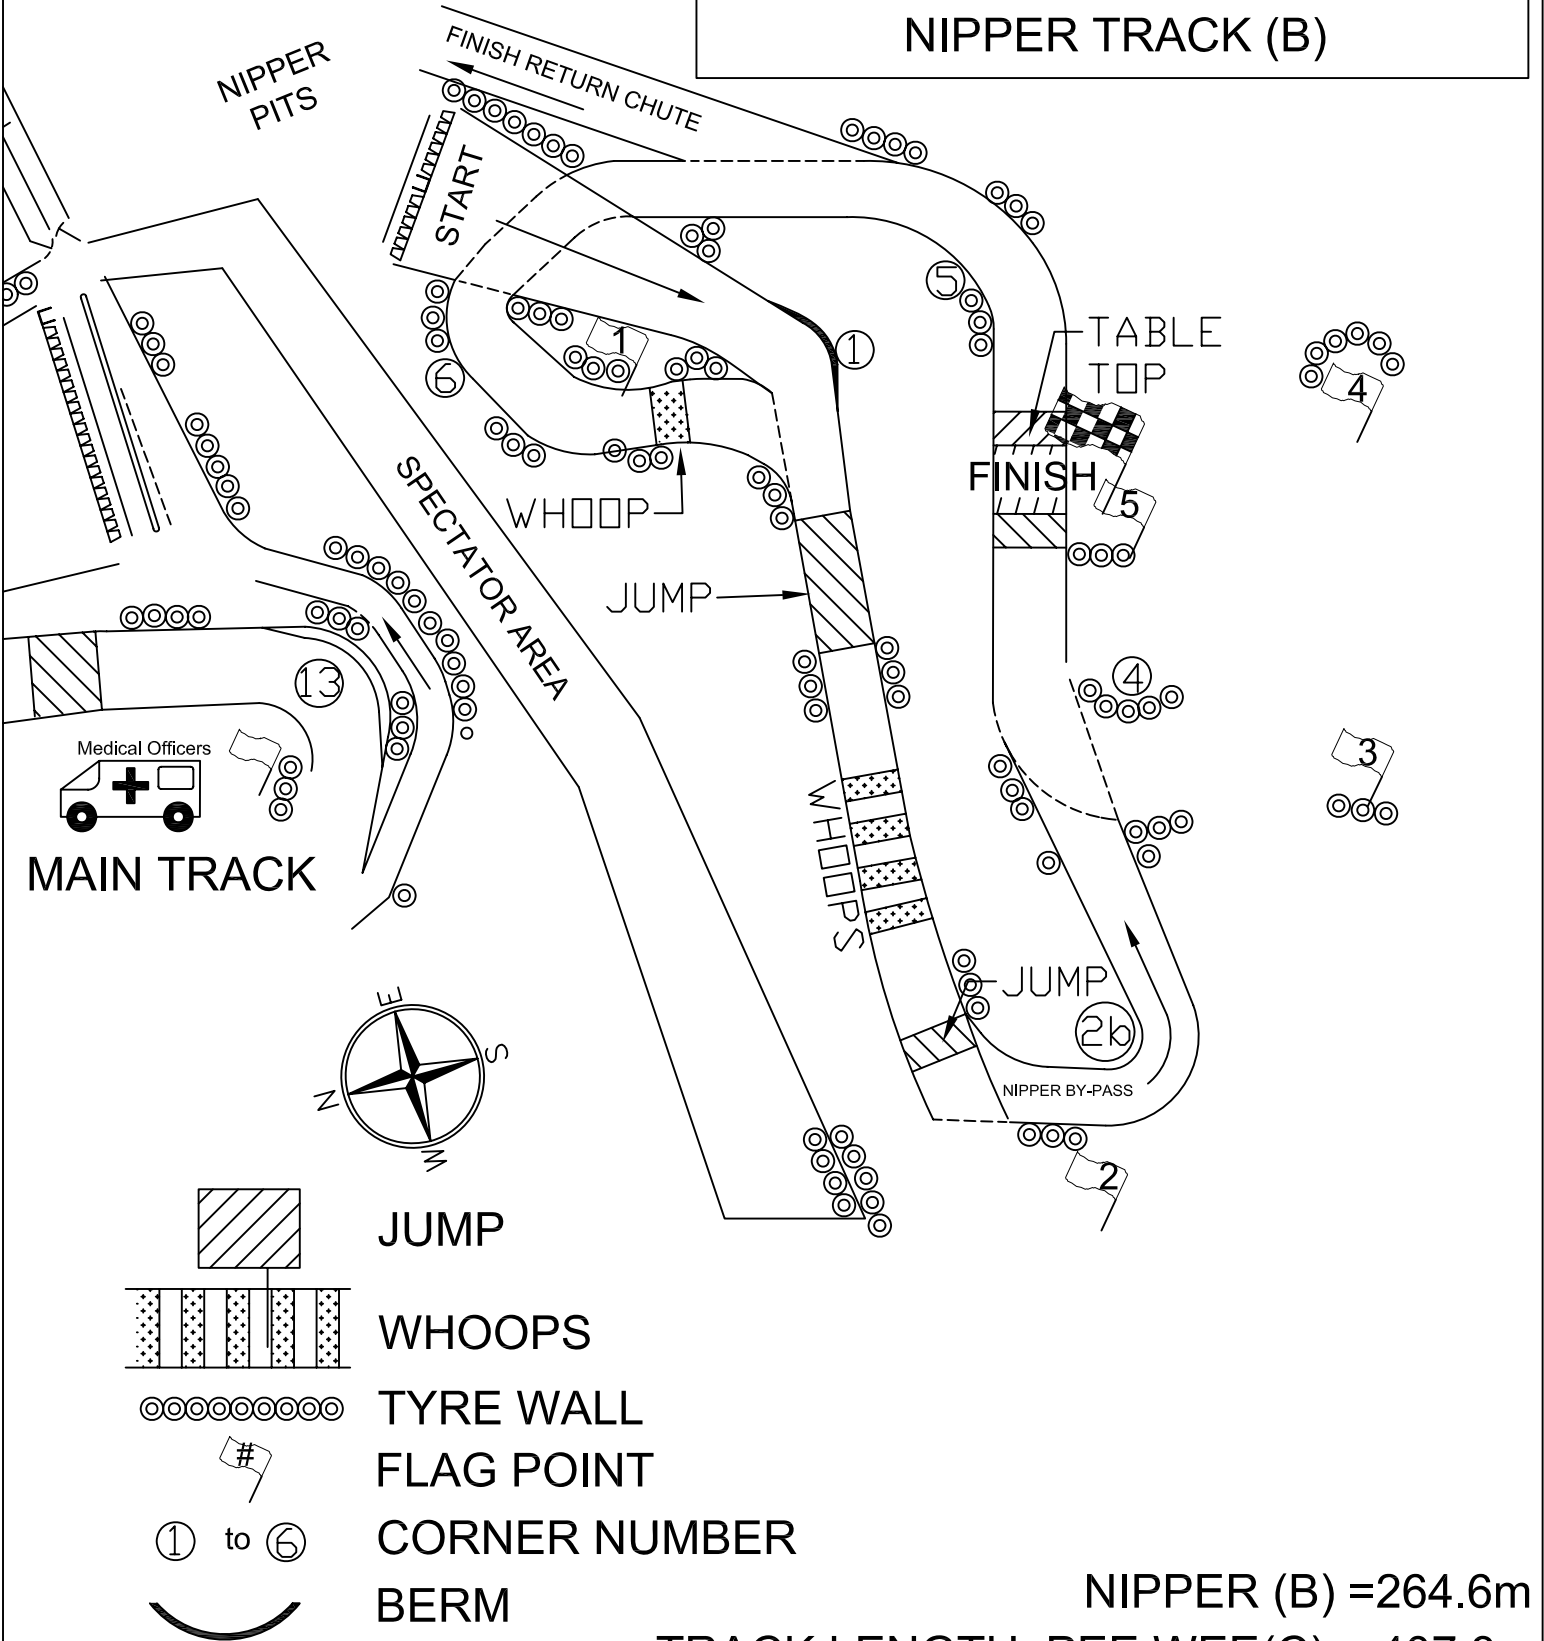

CANOBOLOS MOTORCYCLE CLUB NIPPER TRACK (B)

NIPPER (B) = 264.6m

TRACK LENGTH: PEE WEE(C) = 407.3m

JUNIOR(C) = 407.3m